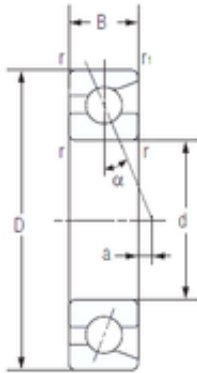

## 30 mm x 55 mm x 13 mm NACHI 7006AC Four-Point Contact Ball Bearings

Bearing No. 7006AC

Size	30x55x13 mm
Bore Diameter	30 mm
Outer Diameter	55 mm
Width	13 mm
d	30 mm
D	55 mm
B	13 mm
C	13 mm
Angle ( ° )	25 °
a	3,4 mm
r min.	1 mm
r1 min.	0,6 mm
Weight	0,135 Kg
Basic dynamic load rating (C)	15,1 kN
Basic static load rating (C0)	10,5 kN
(Grease) Lubrication Speed	23900 r/min

7006AC Bearing 2D drawings and 3D CAD models